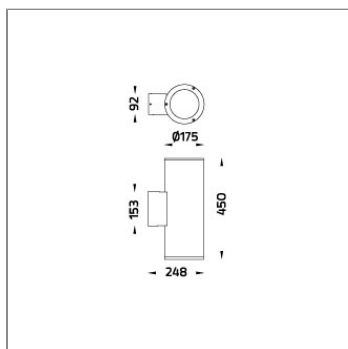

TUBE

MAXI TUBE – UP / DOWN

WALL SURFACE MOUNT

LAST UPDATE: 18-10-2024

TUBE a family of cylindrical shaped wall light, ceiling light and Area light. The body components are made from extruded and LM6 aluminium which make them highly corrosion resistant to any extreme environment. TUBE is protected from the ingress of dust and water and are used in both outdoor and indoor environments. Fitted with COB LED in three color temperature from 2700K, 3000K or 4000K with high CRI. HID light source and retrofit solution for E27 Led lamps are also available. TUBE can solve many lighting tasks in modern architectural surrounds and are generally used in illuminating columns and facades. The pole lights give a great level of downward light with symmetric wide beam, asymmetric forward throw or side throw light distributions. Catenary mounting of luminaires is great option for tasteful illumination of outdoor spaces. Flexible arrangement of the luminaire position enables lighting designers to set the light mood to a multitude of use cases. The innovative lever clamping system utilizes a single common tool for a trouble free easy installation. All commonly used catenary wires with a diameter of 4 – 8mm are suitable. Wire slope of up to 20° can be easily compensated. Catenary mount luminaires are equipped with a single prewired cable of 2000mm length. Double prewired cable for looping is available upon request.

Technical Data

| | |
|-----------------------|--------------------|
| Ordering Code : | 5003-5-3-905-XX |
| Lamp : | LED |
| Beam : | 12° |
| CCT : | 4000 K |
| CRI : | CRI >80 |
| SDCM : | SDCM = 3 |
| Lamp Lumen : | 2x4700 lm |
| Luminaire Lumen : | 9160 lm |
| Lamp Wattage : | 2x34 W |
| Luminaire Wattage : | 72 W |
| Efficacy : | 127 lm/W |
| Ambient Temperature : | 40°C |
| Lumen Maintenance | L70B10 >90,000 h |
| Controller : | On-Off |
| Input Voltage : | 220-240Vac 50/60Hz |
| Net Weight : | 7.20 kg. |