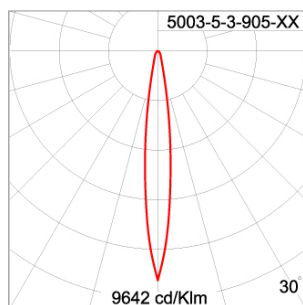

Light Distribution

*Due to the constancy of product development,
we reserve the right to alter all specification
without prior notice.

Unilamp Co., Ltd.
461 Ramintra Road, Kannayao, Bangkok 10230 Thailand
Tel : +66(0)2 943 2420-1, +66(0)2 946 4170-1
Fax : +66(0)2 943 2419
online@unilamp.co.th
www.unilamp.co.th