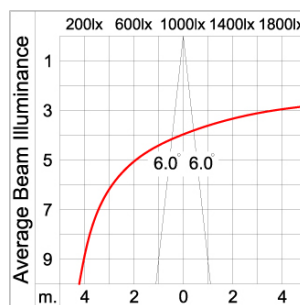

Light Distribution

*Due to the constancy of product development,
we reserve the right to alter all specification
without prior notice.

Unilamp Co., Ltd.
461 Ramintra Road, Kannayao, Bangkok 10230 Thailand
Tel : +66(0)2 943 2420-1, +66(0)2 946 4170-1
Fax : +66(0)2 943 2419
online@unilamp.co.th
www.unilamp.co.th