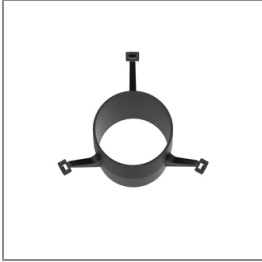

TUBE

MEDIUM TUBE – UP / DOWN

WALL SURFACE MOUNT

Unilamp

LAST UPDATE: 09-01-2025

Accessories

Ordering Code:

AUN-GHS-0025-00

Glare shield ring, COB

*Due to the constancy of product development,
we reserve the right to alter all specification
without prior notice.

Unilamp Co., Ltd.
461 Ramintra Road, Kannayao, Bangkok 10230 Thailand
Tel : +66[0]2 943 2420-1, +66[0]2 946 4170-1
Fax : +66[0]2 943 2419
online@unilamp.co.th
www.unilamp.co.th