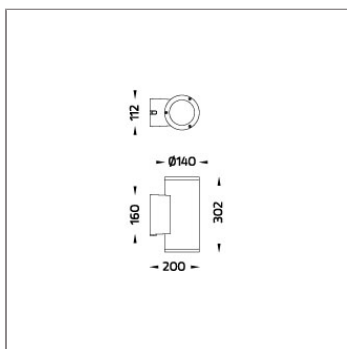

TUBE

MEDIUM TUBE – UP / DOWN

WALL SURFACE MOUNT

LAST UPDATE: 18-10-2024

TUBE a family of cylindrical shaped wall light, ceiling light and Area light. The body components are made from extruded and LM6 aluminium which make them highly corrosion resistant to any extreme environment. TUBE is protected from the ingress of dust and water and are used in both outdoor and indoor environments. Fitted with COB LED in three color temperature from 2700K, 3000K or 4000K with high CRI. HID light source and retrofit solution for E27 Led lamps are also available. TUBE can solve many lighting tasks in modern architectural surrounds and are generally used in illuminating columns and facades. The pole lights give a great level of downward light with symmetric wide beam, asymmetric forward throw or side throw light distributions. Catenary mounting of luminaires is great option for tasteful illumination of outdoor spaces. Flexible arrangement of the luminaire position enables lighting designers to set the light mood to a multitude of use cases. The innovative lever clamping system utilizes a single common tool for a trouble free easy installation. All commonly used catenary wires with a diameter of 4 – 8mm are suitable. Wire slope of up to 20° can be easily compensated. Catenary mount luminaires are equipped with a single prewired cable of 2000mm length. Double prewired cable for looping is available upon request.

Technical Data

Ordering Code :	5002-5-3-873-XX
Lamp :	LED
Beam :	10°
CCT :	3000 K
CRI :	CRI >80
SDCM :	SDCM = 3
Lamp Lumen :	2x1800 lm
Luminaire Lumen :	2460 lm
Lamp Wattage :	2x20 W
Luminaire Wattage :	40 W
Efficacy :	61 lm/W
Ambient Temperature :	40°C
Lumen Maintenance	L70B50 >40,000 h
Controller :	On-Off (AC LED)
Input Voltage :	220-240Vac 50/60Hz
Net Weight :	3.80 kg.