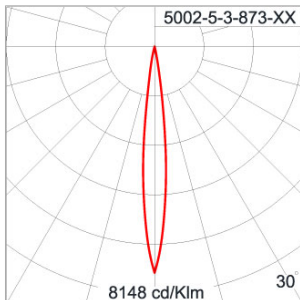

Light Distribution

*Due to the constancy of product development, we reserve the right to alter all specification without prior notice.

Unilamp Co., Ltd.
461 Ramintra Road, Kannayao, Bangkok 10230 Thailand
Tel : +66(0)2 943 2420-1, +66(0)2 946 4170-1
Fax : +66(0)2 943 2419
online@unilamp.co.th
www.unilamp.co.th