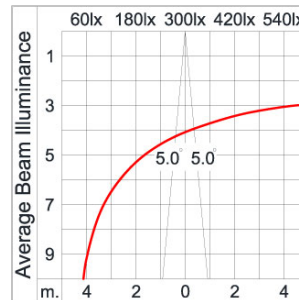

Light Distribution

*Due to the constancy of product development, we reserve the right to alter all specification without prior notice.

Unilamp Co., Ltd.
461 Ramintra Road, Kannayao, Bangkok 10230 Thailand
Tel : +66(0)2 943 2420-1, +66(0)2 946 4170-1
Fax : +66(0)2 943 2419
online@unilamp.co.th
www.unilamp.co.th