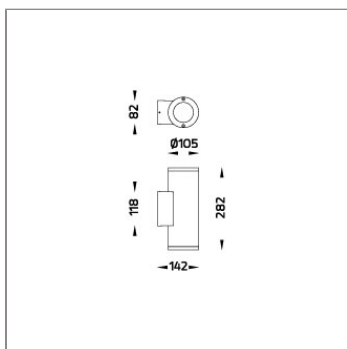

TUBE

MINI TUBE – UP/DOWN

WALL SURFACE MOUNT

LAST UPDATE: 18-10-2024

TUBE a family of cylindrical shaped wall light, ceiling light and Area light. The body components are made from extruded and LM6 aluminium which make them highly corrosion resistant to any extreme environment. TUBE is protected from the ingress of dust and water and are used in both outdoor and indoor environments. Fitted with COB LED in three color temperature from 2700K, 3000K or 4000K with high CRI. HID light source and retrofit solution for E27 Led lamps are also available. TUBE can solve many lighting tasks in modern architectural surrounds and are generally used in illuminating columns and facades. The pole lights give a great level of downward light with symmetric wide beam, asymmetric forward throw or side throw light distributions. Catenary mounting of luminaires is great option for tasteful illumination of outdoor spaces. Flexible arrangement of the luminaire position enables lighting designers to set the light mood to a multitude of use cases. The innovative lever clamping system utilizes a single common tool for a trouble free easy installation. All commonly used catenary wires with a diameter of 4 – 8mm are suitable. Wire slope of up to 20° can be easily compensated. Catenary mount luminaires are equipped with a single prewired cable of 2000mm length. Double prewired cable for looping is available upon request.

Technical Data

| | |
|-----------------------|--------------------|
| Ordering Code : | 5001-0-2-264-XX |
| Lamp : | PAR20 |
| Socket : | E27 |
| Beam : | 10°, 30° |
| CCT : | 2900 K |
| Lamp Lumen : | 2x550 lm |
| Luminaire Lumen : | 1100 lm |
| Lamp Wattage : | 2x50 W |
| Luminaire Wattage : | 50 W |
| Ambient Temperature : | 25°C |
| Controller : | On-Off |
| Input Voltage : | 220-240Vac 50/60Hz |
| Net Weight : | 2.20 kg. |