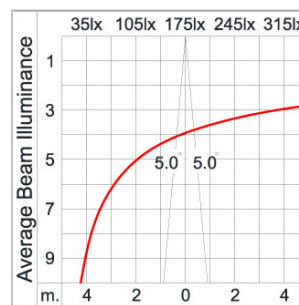

Light Distribution

*Due to the constancy of product development,
we reserve the right to alter all specification
without prior notice.

Unilamp Co., Ltd.
461 Ramintra Road, Kannayao, Bangkok 10230 Thailand
Tel : +66(O)2 943 2420-1, +66(O)2 946 4170-1
Fax : +66(O)2 943 2419
online@unilamp.co.th
www.unilamp.co.th