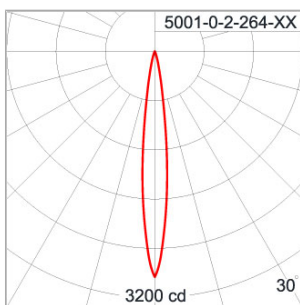

Light Distribution

*Due to the constancy of product development,
we reserve the right to alter all specification
without prior notice.

Unilamp Co., Ltd.
461 Ramintra Road, Kannayao, Bangkok 10230 Thailand
Tel : +66(O)2 943 2420-1, +66(O)2 946 4170-1
Fax : +66(O)2 943 2419
online@unilamp.co.th
www.unilamp.co.th