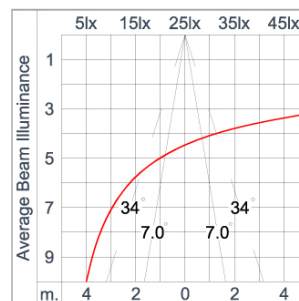

Light Distribution

*Due to the constancy of product development, we reserve the right to alter all specification without prior notice.

Unilamp Co., Ltd.
461 Ramintra Road, Kannayao, Bangkok 10230 Thailand
Tel : +66(0)2 943 2420-1, +66(0)2 946 4170-1
Fax : +66(0)2 943 2419
online@unilamp.co.th
www.unilamp.co.th