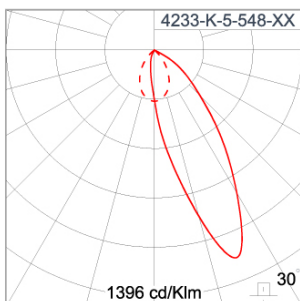

Light Distribution

*Due to the constancy of product development, we reserve the right to alter all specification without prior notice.

Unilamp Co., Ltd.
461 Ramintra Road, Kannayao, Bangkok 10230 Thailand
Tel : +66(0)2 943 2420-1, +66(0)2 946 4170-1
Fax : +66(0)2 943 2419
online@unilamp.co.th
www.unilamp.co.th