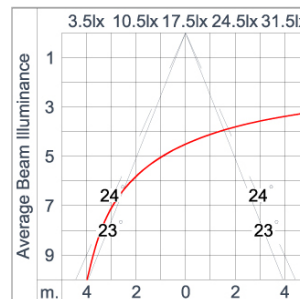

Light Distribution

*Due to the constancy of product development, we reserve the right to alter all specification without prior notice.

Unilamp Co., Ltd.
461 Ramintra Road, Kannayao, Bangkok 10230 Thailand
Tel : +66(0)2 943 2420-1, +66(0)2 946 4170-1
Fax : +66(0)2 943 2419
online@unilamp.co.th
www.unilamp.co.th