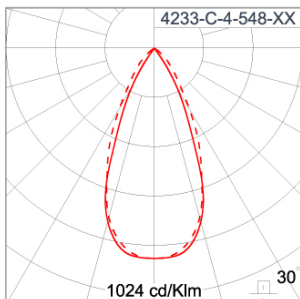

Light Distribution

*Due to the constancy of product development, we reserve the right to alter all specification without prior notice.

Unilamp Co., Ltd.
461 Ramintra Road, Kannayao, Bangkok 10230 Thailand
Tel : +66(0)2 943 2420-1, +66(0)2 946 4170-1
Fax : +66(0)2 943 2419
online@unilamp.co.th
www.unilamp.co.th