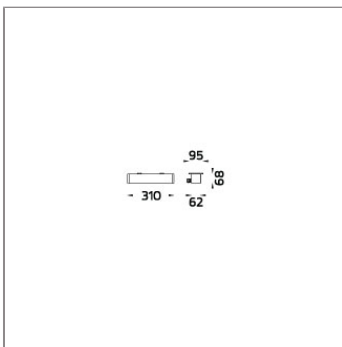

### Technical Data

|                       |                    |
|-----------------------|--------------------|
| Ordering Code :       | 4233-C-4-548-XX    |
| Lamp :                | LED                |
| Beam :                | 46°                |
| CCT :                 | 2700 K             |
| CRI :                 | CRI >80            |
| SDCM :                | SDCM = 3           |
| Lamp Lumen :          | 950 lm             |
| Luminaire Lumen :     | 680 lm             |
| Lamp Wattage :        | 7.3 W              |
| Luminaire Wattage :   | 11 W               |
| Efficacy :            | 61 lm/W            |
| Ambient Temperature : | 50°C               |
| Lumen Maintenance     | L80B10 >108,000 h  |
| Controller :          | DIM 1-10V          |
| Input Voltage :       | 220-240Vac 50/60Hz |
| Net Weight :          | 1.70 kg.           |