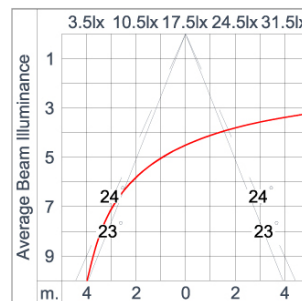

Light Distribution