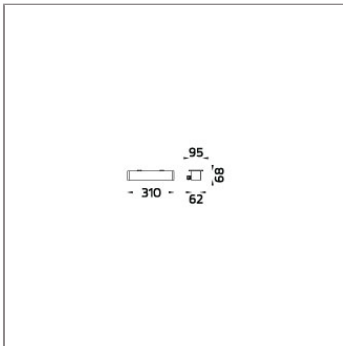

Technical Data

| | |
|-----------------------|-------------------|
| Ordering Code : | 4233-C-2-551-XX |
| Lamp : | LED |
| Beam : | 46° |
| CCT : | 2700 K |
| CRI : | CRI >80 |
| SDCM : | SDCM = 3 |
| Lamp Lumen : | 950 lm |
| Luminaire Lumen : | 640 lm |
| Lamp Wattage : | 7.3 W(24Vdc) |
| Luminaire Wattage : | 7.3 W |
| Efficacy : | 87 lm/W |
| Ambient Temperature : | 50°C |
| Lumen Maintenance | L80B10 >108,000 h |
| Controller : | Remote |
| Input Voltage : | 24Vdc |
| Net Weight : | 1.70 kg. |