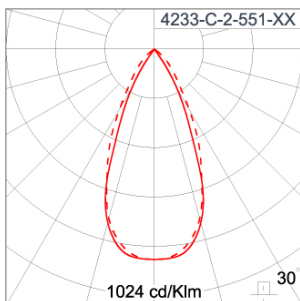

Light Distribution