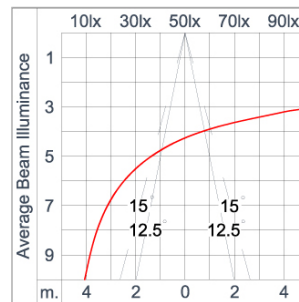

Light Distribution

*Due to the constancy of product development, we reserve the right to alter all specification without prior notice.

Unilamp Co., Ltd.
461 Ramintra Road, Kannayao, Bangkok 10230 Thailand
Tel : +66(0)2 943 2420-1, +66(0)2 946 4170-1
Fax : +66(0)2 943 2419
online@unilamp.co.th
www.unilamp.co.th