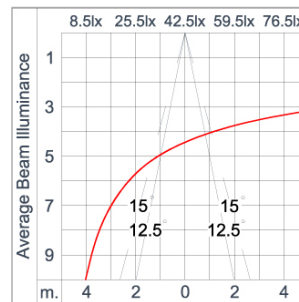

Light Distribution

*Due to the constancy of product development, we reserve the right to alter all specification without prior notice.

Unilamp Co., Ltd.
461 Ramintra Road, Kannayao, Bangkok 10230 Thailand
Tel : +66(0)2 943 2420-1, +66(0)2 946 4170-1
Fax : +66(0)2 943 2419
online@unilamp.co.th
www.unilamp.co.th