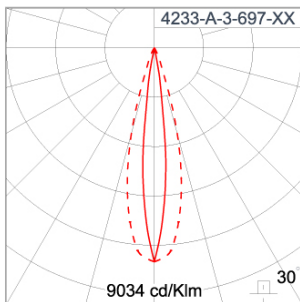

Light Distribution

*Due to the constancy of product development, we reserve the right to alter all specification without prior notice.

Unilamp Co., Ltd.
461 Ramintra Road, Kannayao, Bangkok 10230 Thailand
Tel : +66(0)2 943 2420-1, +66(0)2 946 4170-1
Fax : +66(0)2 943 2419
online@unilamp.co.th
www.unilamp.co.th