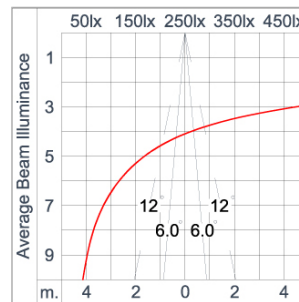

Light Distribution

*Due to the constancy of product development, we reserve the right to alter all specification without prior notice.

Unilamp Co., Ltd.
461 Ramintra Road, Kannayao, Bangkok 10230 Thailand
Tel : +66(0)2 943 2420-1, +66(0)2 946 4170-1
Fax : +66(0)2 943 2419
online@unilamp.co.th
www.unilamp.co.th