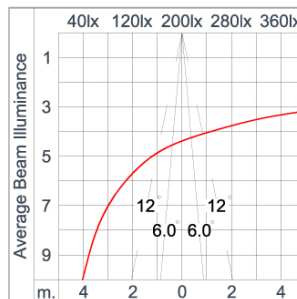

Color	Black O1
	Graphite O2
	Dark Grey O3
	Aluminum Silver O4
	White O6
	Wooden Brown O7

Light Distribution

*Due to the constancy of product development, we reserve the right to alter all specification without prior notice.

Unilamp Co., Ltd.
461 Ramintra Road, Kannayao, Bangkok 10230 Thailand
Tel : +66(0)2 943 2420-1, +66(0)2 946 4170-1
Fax : +66(0)2 943 2419
online@unilamp.co.th
www.unilamp.co.th