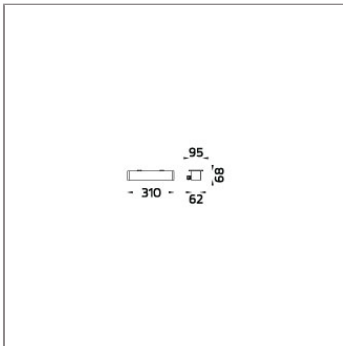

Technical Data

| | |
|-----------------------|--------------------|
| Ordering Code : | 4233-A-3-695-XX |
| Lamp : | LED |
| Beam : | 12° |
| CCT : | 2700 K |
| CRI : | CRI >80 |
| SDCM : | SDCM = 3 |
| Lamp Lumen : | 1300 lm |
| Luminaire Lumen : | 1040 lm |
| Lamp Wattage : | 11 W |
| Luminaire Wattage : | 13 W |
| Efficacy : | 80 lm/W |
| Ambient Temperature : | 50°C |
| Lumen Maintenance | L80B10 >108,000 h |
| Controller : | On-Off |
| Input Voltage : | 220-240Vac 50/60Hz |
| Net Weight : | 1.70 kg. |