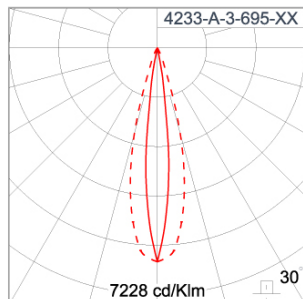

Color	Black O1
	Graphite O2
	Dark Grey O3
	Aluminum Silver O4
	White O6
	Wooden Brown O7

Light Distribution

*Due to the constancy of product development, we reserve the right to alter all specification without prior notice.

Unilamp Co., Ltd.
461 Ramintra Road, Kannayao, Bangkok 10230 Thailand
Tel : +66(0)2 943 2420-1, +66(0)2 946 4170-1
Fax : +66(0)2 943 2419
online@unilamp.co.th
www.unilamp.co.th