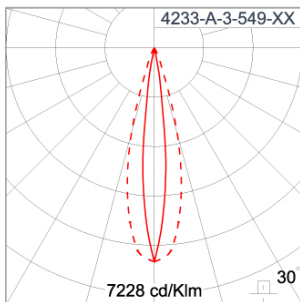

Light Distribution