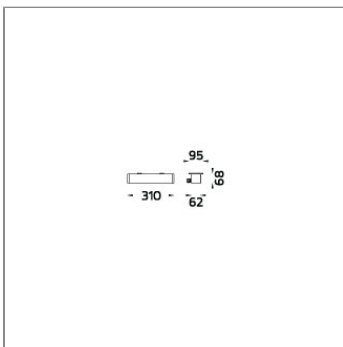

Technical Data

| | |
|-----------------------|--------------------|
| Ordering Code : | 4233-A-3-549-XX |
| Lamp : | LED |
| Beam : | 12° |
| CCT : | 3000 K |
| CRI : | CRI >80 |
| SDCM : | SDCM = 3 |
| Lamp Lumen : | 950 lm |
| Luminaire Lumen : | 760 lm |
| Lamp Wattage : | 7.3 W |
| Luminaire Wattage : | 11 W |
| Efficacy : | 69 lm/W |
| Ambient Temperature : | 50°C |
| Lumen Maintenance | L80B10 >108,000 h |
| Controller : | On-Off |
| Input Voltage : | 220-240Vac 50/60Hz |
| Net Weight : | 1.70 kg. |