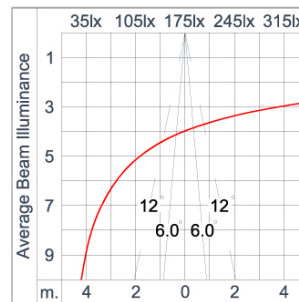

Light Distribution