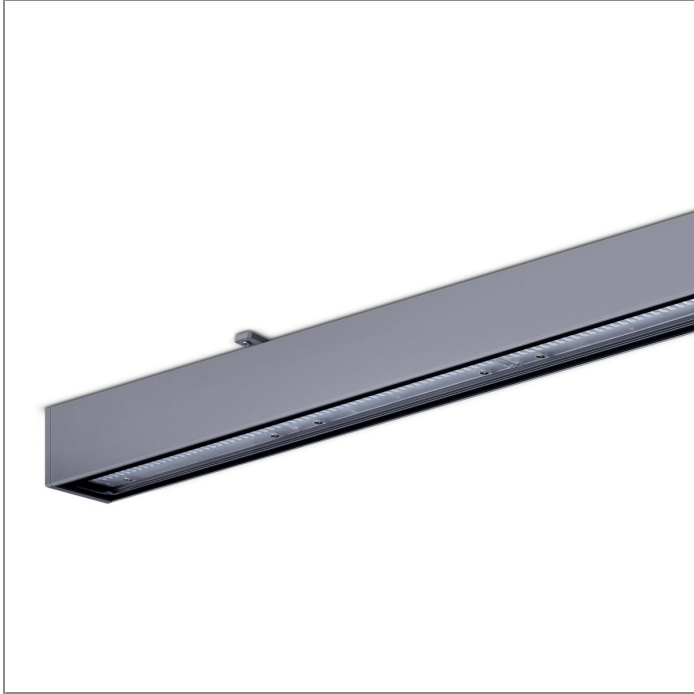

# SIRIUS

## SIRIUS 1200 HI – CC CEILING MOUNT

### LINEAR LIGHT

LAST UPDATE: 30-05-2024

SIRIUS a brand new linear light family features various mounting application types including in-ground walk over, wall mounted, ceiling mounted, suspension and even permanently submersion stage. SIRIUS utilized the latest LED technology from world renowned manufactures with the choices of multiple light distributions. It offered narrow beam, medium beam, wide beam, asymmetric wall washer, wash glazing, bi-symmetric and much more. Thanks to a screw-less, clear and clean-cut design SIRIUS can be installed in most application where a decent architectural expression is required. Diversity types of connecting accessory is available for this linear light family.