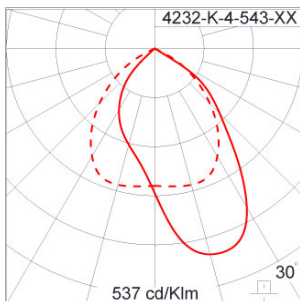

Light Distribution

*Due to the constancy of product development, we reserve the right to alter all specification without prior notice.

Unilamp Co., Ltd.
461 Ramintra Road, Kannayao, Bangkok 10230 Thailand
Tel : +66[0]2 943 2420-1, +66[0]2 946 4170-1
Fax : +66[0]2 943 2419
online@unilamp.co.th
www.unilamp.co.th