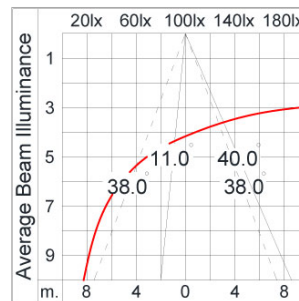

Light Distribution

*Due to the constancy of product development, we reserve the right to alter all specification without prior notice.

Unilamp Co., Ltd.
461 Ramintra Road, Kannayao, Bangkok 10230 Thailand
Tel : +66[0]2 943 2420-1, +66[0]2 946 4170-1
Fax : +66[0]2 943 2419
online@unilamp.co.th
www.unilamp.co.th