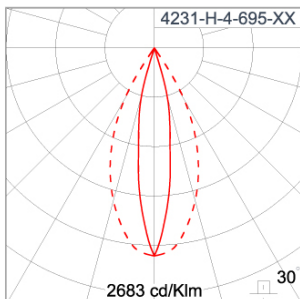

Light Distribution

*Due to the constancy of product development, we reserve the right to alter all specification without prior notice.

Unilamp Co., Ltd.
461 Ramintra Road, Kannayao, Bangkok 10230 Thailand
Tel : +66(0)2 943 2420-1, +66(0)2 946 4170-1
Fax : +66(0)2 943 2419
online@unilamp.co.th
www.unilamp.co.th