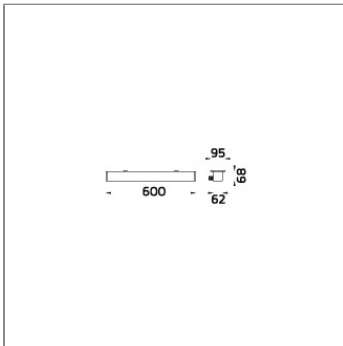

### Technical Data

|                       |                    |
|-----------------------|--------------------|
| Ordering Code :       | 4231-H-4-549-XX    |
| Lamp :                | LED                |
| Beam :                | 46°/16°            |
| CCT :                 | 3000 K             |
| CRI :                 | CRI >80            |
| SDCM :                | SDCM = 3           |
| Lamp Lumen :          | 1900 lm            |
| Luminaire Lumen :     | 1430 lm            |
| Lamp Wattage :        | 15 W               |
| Luminaire Wattage :   | 18 W               |
| Efficacy :            | 79 lm/W            |
| Ambient Temperature : | 50°C               |
| Lumen Maintenance     | L80B10 >108,000 h  |
| Controller :          | DIM 1-10V          |
| Input Voltage :       | 220-240Vac 50/60Hz |
| Net Weight :          | 2.20 kg.           |