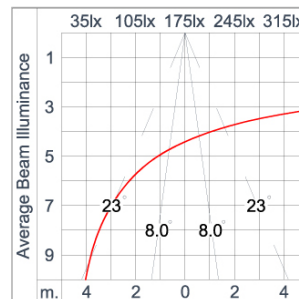

Color	Black O1
	Graphite O2
	Dark Grey O3
	Aluminum Silver O4
	White O6
	Wooden Brown O7

Light Distribution

*Due to the constancy of product development, we reserve the right to alter all specification without prior notice.

Unilamp Co., Ltd.
461 Ramintra Road, Kannayao, Bangkok 10230 Thailand
Tel : +66(0)2 943 2420-1, +66(0)2 946 4170-1
Fax : +66(0)2 943 2419
online@unilamp.co.th
www.unilamp.co.th