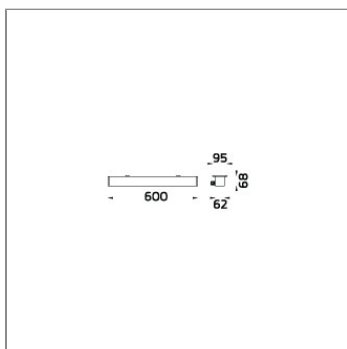

Technical Data

| | |
|-----------------------|--------------------|
| Ordering Code : | 4231-H-3-697-XX |
| Lamp : | LED |
| Beam : | 46°/16° |
| CCT : | 4000 K |
| CRI : | CRI >80 |
| SDCM : | SDCM = 3 |
| Lamp Lumen : | 2780 lm |
| Luminaire Lumen : | 2100 lm |
| Lamp Wattage : | 21 W |
| Luminaire Wattage : | 24 W |
| Efficacy : | 87 lm/W |
| Ambient Temperature : | 50°C |
| Lumen Maintenance | L80B10 >108,000 h |
| Controller : | On-Off |
| Input Voltage : | 220-240Vac 50/60Hz |
| Net Weight : | 2.20 kg. |