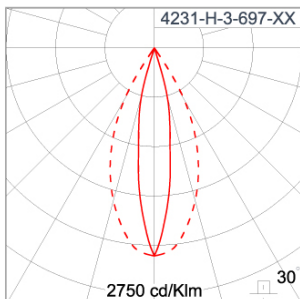

Color	Black O1
	Graphite O2
	Dark Grey O3
	Aluminum Silver O4
	White O6
	Wooden Brown O7

Light Distribution

*Due to the constancy of product development, we reserve the right to alter all specification without prior notice.

Unilamp Co., Ltd.
461 Ramintra Road, Kannayao, Bangkok 10230 Thailand
Tel : +66(0)2 943 2420-1, +66(0)2 946 4170-1
Fax : +66(0)2 943 2419
online@unilamp.co.th
www.unilamp.co.th