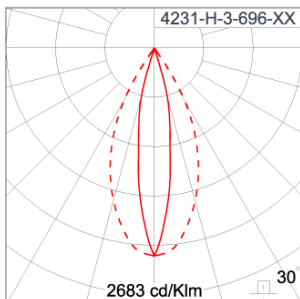

Light Distribution

*Due to the constancy of product development, we reserve the right to alter all specification without prior notice.

Unilamp Co., Ltd.
461 Ramintra Road, Kannayao, Bangkok 10230 Thailand
Tel : +66(0)2 943 2420-1, +66(0)2 946 4170-1
Fax : +66(0)2 943 2419
online@unilamp.co.th
www.unilamp.co.th