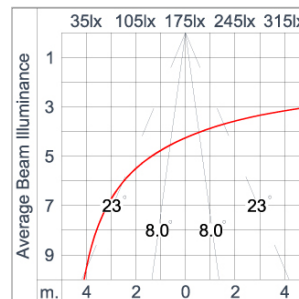

Light Distribution

*Due to the constancy of product development, we reserve the right to alter all specification without prior notice.

Unilamp Co., Ltd.
461 Ramintra Road, Kannayao, Bangkok 10230 Thailand
Tel : +66(0)2 943 2420-1, +66(0)2 946 4170-1
Fax : +66(0)2 943 2419
online@unilamp.co.th
www.unilamp.co.th