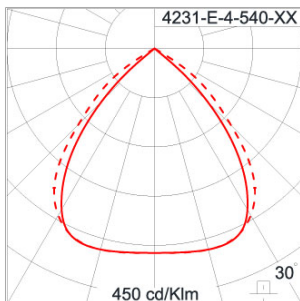

Light Distribution

*Due to the constancy of product development, we reserve the right to alter all specification without prior notice.

Unilamp Co., Ltd.
461 Ramintra Road, Kannayao, Bangkok 10230 Thailand
Tel : +66[0]2 943 2420-1, +66[0]2 946 4170-1
Fax : +66[0]2 943 2419
online@unilamp.co.th
www.unilamp.co.th