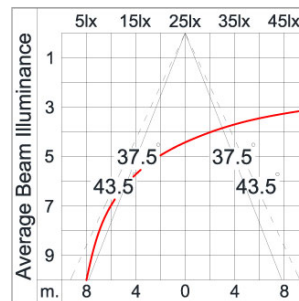

Light Distribution

*Due to the constancy of product development, we reserve the right to alter all specification without prior notice.

Unilamp Co., Ltd.
461 Ramintra Road, Kannayao, Bangkok 10230 Thailand
Tel : +66[0]2 943 2420-1, +66[0]2 946 4170-1
Fax : +66[0]2 943 2419
online@unilamp.co.th
www.unilamp.co.th