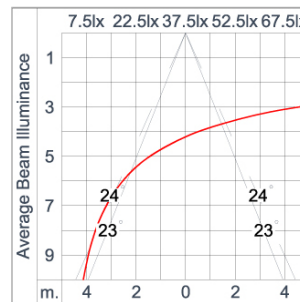

Light Distribution

*Due to the constancy of product development, we reserve the right to alter all specification without prior notice.

Unilamp Co., Ltd.
461 Ramintra Road, Kannayao, Bangkok 10230 Thailand
Tel : +66(0)2 943 2420-1, +66(0)2 946 4170-1
Fax : +66(0)2 943 2419
online@unilamp.co.th
www.unilamp.co.th