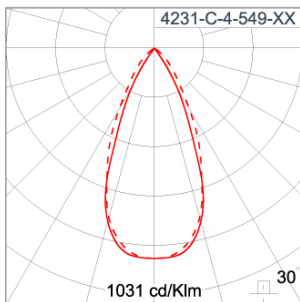

Light Distribution

*Due to the constancy of product development, we reserve the right to alter all specification without prior notice.

Unilamp Co., Ltd.
461 Ramintra Road, Kannayao, Bangkok 10230 Thailand
Tel : +66(0)2 943 2420-1, +66(0)2 946 4170-1
Fax : +66(0)2 943 2419
online@unilamp.co.th
www.unilamp.co.th