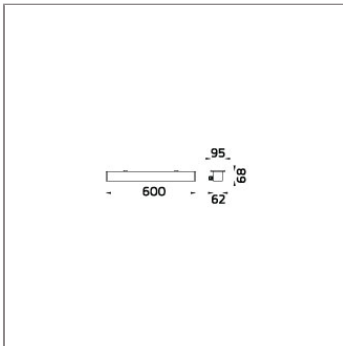

### Technical Data

|                       |                    |
|-----------------------|--------------------|
| Ordering Code :       | 4231-C-3-556-XX    |
| Lamp :                | LED                |
| Beam :                | 46°                |
| CCT :                 | 4000 K             |
| CRI :                 | CRI >80            |
| SDCM :                | SDCM = 3           |
| Lamp Lumen :          | 1480 lm            |
| Luminaire Lumen :     | 1060 lm            |
| Lamp Wattage :        | 10 W               |
| Luminaire Wattage :   | 13 W               |
| Efficacy :            | 81 lm/W            |
| Ambient Temperature : | 50°C               |
| Lumen Maintenance     | L80B10 >108,000 h  |
| Controller :          | On-Off             |
| Input Voltage :       | 220-240Vac 50/60Hz |
| Net Weight :          | 2.20 kg.           |