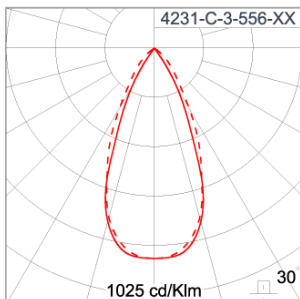

Color	Black O1
	Graphite O2
	Dark Grey O3
	Aluminum Silver O4
	White O6
	Wooden Brown O7

Light Distribution

*Due to the constancy of product development, we reserve the right to alter all specification without prior notice.

Unilamp Co., Ltd.
461 Ramintra Road, Kannayao, Bangkok 10230 Thailand
Tel : +66(0)2 943 2420-1, +66(0)2 946 4170-1
Fax : +66(0)2 943 2419
online@unilamp.co.th
www.unilamp.co.th