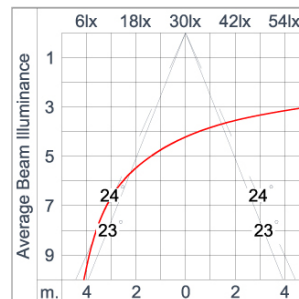

Color	Black O1
	Graphite O2
	Dark Grey O3
	Aluminum Silver O4
	White O6
	Wooden Brown O7

Light Distribution

*Due to the constancy of product development, we reserve the right to alter all specification without prior notice.

Unilamp Co., Ltd.
461 Ramintra Road, Kannayao, Bangkok 10230 Thailand
Tel : +66(0)2 943 2420-1, +66(0)2 946 4170-1
Fax : +66(0)2 943 2419
online@unilamp.co.th
www.unilamp.co.th