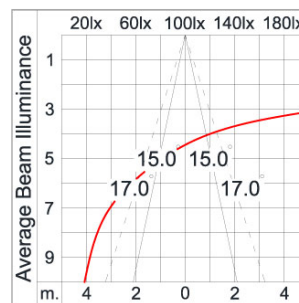

Light Distribution

*Due to the constancy of product development, we reserve the right to alter all specification without prior notice.

Unilamp Co., Ltd.
461 Ramintra Road, Kannayao, Bangkok 10230 Thailand
Tel : +66[0]2 943 2420-1, +66[0]2 946 4170-1
Fax : +66[0]2 943 2419
online@unilamp.co.th
www.unilamp.co.th