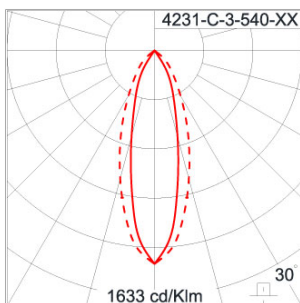

Light Distribution

*Due to the constancy of product development, we reserve the right to alter all specification without prior notice.

Unilamp Co., Ltd.
461 Ramintra Road, Kannayao, Bangkok 10230 Thailand
Tel : +66[0]2 943 2420-1, +66[0]2 946 4170-1
Fax : +66[0]2 943 2419
online@unilamp.co.th
www.unilamp.co.th