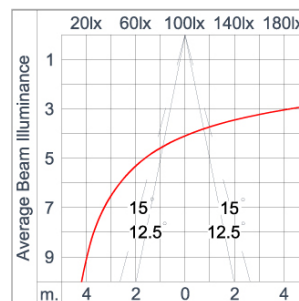

Light Distribution

*Due to the constancy of product development, we reserve the right to alter all specification without prior notice.

Unilamp Co., Ltd.
461 Ramintra Road, Kannayao, Bangkok 10230 Thailand
Tel : +66(0)2 943 2420-1, +66(0)2 946 4170-1
Fax : +66(0)2 943 2419
online@unilamp.co.th
www.unilamp.co.th