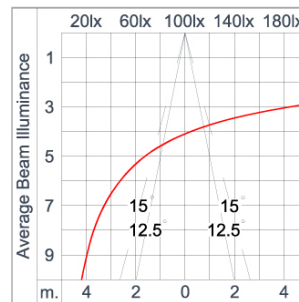

Light Distribution

*Due to the constancy of product development, we reserve the right to alter all specification without prior notice.

Unilamp Co., Ltd.
461 Ramintra Road, Kannayao, Bangkok 10230 Thailand
Tel : +66(O)2 943 2420-1, +66(O)2 946 4170-1
Fax : +66(O)2 943 2419
online@unilamp.co.th
www.unilamp.co.th