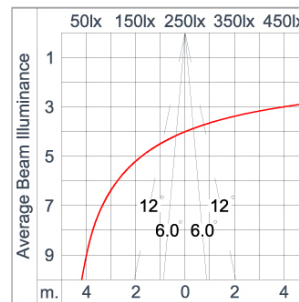

Light Distribution

*Due to the constancy of product development,
we reserve the right to alter all specification
without prior notice.

Unilamp Co., Ltd.
461 Ramintra Road, Kannayao, Bangkok 10230 Thailand
Tel : +66(O)2 943 2420-1, +66(O)2 946 4170-1
Fax : +66(O)2 943 2419
online@unilamp.co.th
www.unilamp.co.th