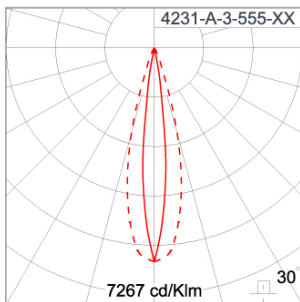

Light Distribution

*Due to the constancy of product development,
we reserve the right to alter all specification
without prior notice.

Unilamp Co., Ltd.
461 Ramintra Road, Kannayao, Bangkok 10230 Thailand
Tel : +66(O)2 943 2420-1, +66(O)2 946 4170-1
Fax : +66(O)2 943 2419
online@unilamp.co.th
www.unilamp.co.th