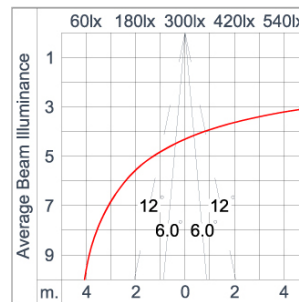

Light Distribution

*Due to the constancy of product development,
we reserve the right to alter all specification
without prior notice.

Unilamp Co., Ltd.
461 Ramintra Road, Kannayao, Bangkok 10230 Thailand
Tel : +66(O)2 943 2420-1, +66(O)2 946 4170-1
Fax : +66(O)2 943 2419
online@unilamp.co.th
www.unilamp.co.th