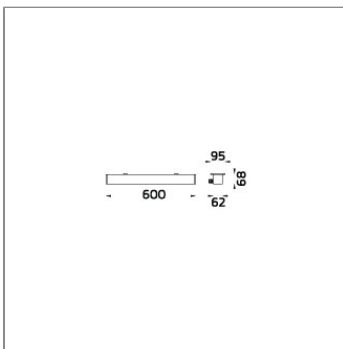

Technical Data

| | |
|-----------------------|--------------------|
| Ordering Code : | 4231-A-3-549-XX |
| Lamp : | LED |
| Beam : | 12° |
| CCT : | 3000 K |
| CRI : | CRI >80 |
| SDCM : | SDCM = 3 |
| Lamp Lumen : | 1900 lm |
| Luminaire Lumen : | 1530 lm |
| Lamp Wattage : | 15 W |
| Luminaire Wattage : | 18 W |
| Efficacy : | 85 lm/W |
| Ambient Temperature : | 50°C |
| Lumen Maintenance | L80B10 >108,000 h |
| Controller : | On-Off |
| Input Voltage : | 220-240Vac 50/60Hz |
| Net Weight : | 2.20 kg. |