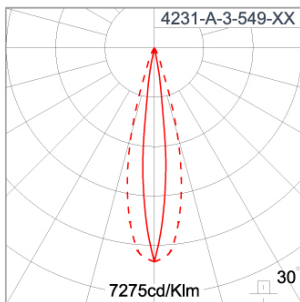

Light Distribution

*Due to the constancy of product development,
we reserve the right to alter all specification
without prior notice.

Unilamp Co., Ltd.
461 Ramintra Road, Kannayao, Bangkok 10230 Thailand
Tel : +66(O)2 943 2420-1, +66(O)2 946 4170-1
Fax : +66(O)2 943 2419
online@unilamp.co.th
www.unilamp.co.th