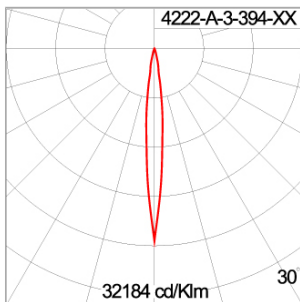

Light Distribution

*Due to the constancy of product development,
we reserve the right to alter all specification
without prior notice.

Unilamp Co., Ltd.
461 Ramintra Road, Kannayao, Bangkok 10230 Thailand
Tel : +66(0)2 943 2420-1, +66(0)2 946 4170-1
Fax : +66(0)2 943 2419
online@unilamp.co.th
www.unilamp.co.th