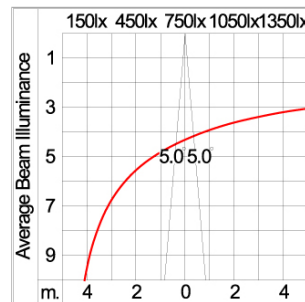

Light Distribution

*Due to the constancy of product development,
we reserve the right to alter all specification
without prior notice.

Unilamp Co., Ltd.
461 Ramintra Road, Kannayao, Bangkok 10230 Thailand
Tel : +66(0)2 943 2420-1, +66(0)2 946 4170-1
Fax : +66(0)2 943 2419
online@unilamp.co.th
www.unilamp.co.th