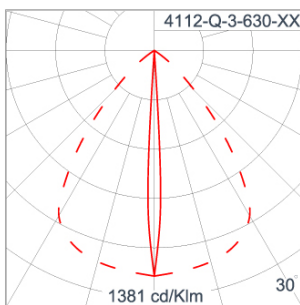

Light Distribution

*Due to the constancy of product development, we reserve the right to alter all specification without prior notice.

Unilamp Co., Ltd.
461 Ramintra Road, Kannayao, Bangkok 10230 Thailand
Tel : +66[0]2 943 2420-1, +66[0]2 946 4170-1
Fax : +66[0]2 943 2419
online@unilamp.co.th
www.unilamp.co.th