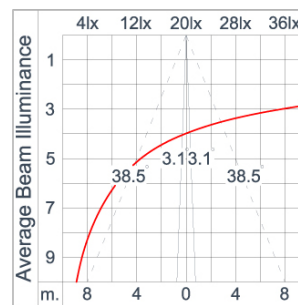

Light Distribution

*Due to the constancy of product development, we reserve the right to alter all specification without prior notice.

Unilamp Co., Ltd.
461 Ramintra Road, Kannayao, Bangkok 10230 Thailand
Tel : +66[0]2 943 2420-1, +66[0]2 946 4170-1
Fax : +66[0]2 943 2419
online@unilamp.co.th
www.unilamp.co.th