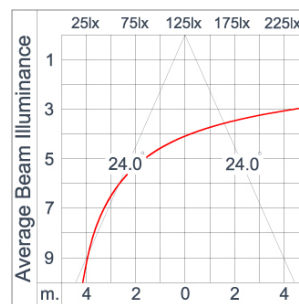

Light Distribution

*Due to the constancy of product development,
we reserve the right to alter all specification
without prior notice.

Unilamp Co., Ltd.
461 Ramintra Road, Kannayao, Bangkok 10230 Thailand
Tel : +66(0)2 943 2420-1, +66(0)2 946 4170-1
Fax : +66(0)2 943 2419
online@unilamp.co.th
www.unilamp.co.th