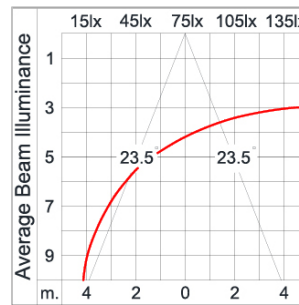

Light Distribution

*Due to the constancy of product development, we reserve the right to alter all specification without prior notice.

Unilamp Co., Ltd.
461 Ramintra Road, Kannayao, Bangkok 10230 Thailand
Tel : +66(0)2 943 2420-1, +66(0)2 946 4170-1
Fax : +66(0)2 943 2419
online@unilamp.co.th
www.unilamp.co.th