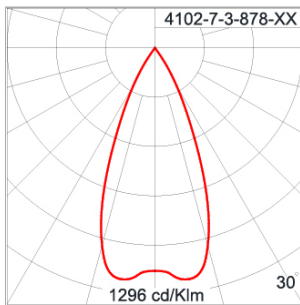

Light Distribution

*Due to the constancy of product development, we reserve the right to alter all specification without prior notice.

Unilamp Co., Ltd.
461 Ramintra Road, Kannayao, Bangkok 10230 Thailand
Tel : +66(0)2 943 2420-1, +66(0)2 946 4170-1
Fax : +66(0)2 943 2419
online@unilamp.co.th
www.unilamp.co.th