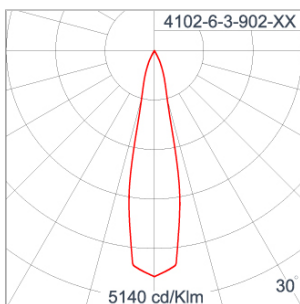

Light Distribution

*Due to the constancy of product development, we reserve the right to alter all specification without prior notice.

Unilamp Co., Ltd.
461 Ramintra Road, Kannayao, Bangkok 10230 Thailand
Tel : +66(0)2 943 2420-1, +66(0)2 946 4170-1
Fax : +66(0)2 943 2419
online@unilamp.co.th
www.unilamp.co.th