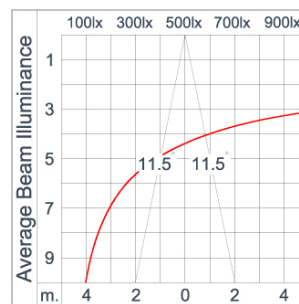

Light Distribution

*Due to the constancy of product development, we reserve the right to alter all specification without prior notice.

Unilamp Co., Ltd.
461 Ramintra Road, Kannayao, Bangkok 10230 Thailand
Tel : +66(0)2 943 2420-1, +66(0)2 946 4170-1
Fax : +66(0)2 943 2419
online@unilamp.co.th
www.unilamp.co.th