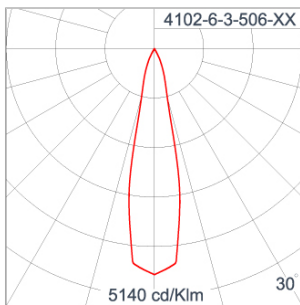

Light Distribution

*Due to the constancy of product development, we reserve the right to alter all specification without prior notice.

Unilamp Co., Ltd.
461 Ramintra Road, Kannayao, Bangkok 10230 Thailand
Tel : +66(0)2 943 2420-1, +66(0)2 946 4170-1
Fax : +66(0)2 943 2419
online@unilamp.co.th
www.unilamp.co.th