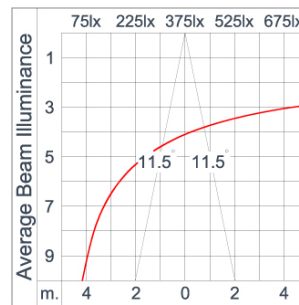

Light Distribution

*Due to the constancy of product development, we reserve the right to alter all specification without prior notice.

Unilamp Co., Ltd.
461 Ramintra Road, Kannayao, Bangkok 10230 Thailand
Tel : +66(0)2 943 2420-1, +66(0)2 946 4170-1
Fax : +66(0)2 943 2419
online@unilamp.co.th
www.unilamp.co.th