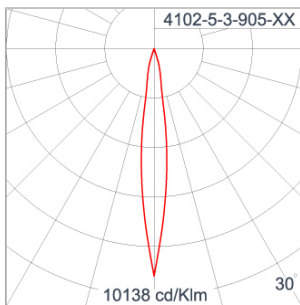

Light Distribution

*Due to the constancy of product development, we reserve the right to alter all specification without prior notice.

Unilamp Co., Ltd.
461 Ramintra Road, Kannayao, Bangkok 10230 Thailand
Tel : +66(O)2 943 2420-1, +66(O)2 946 4170-1
Fax : +66(O)2 943 2419
online@unilamp.co.th
www.unilamp.co.th