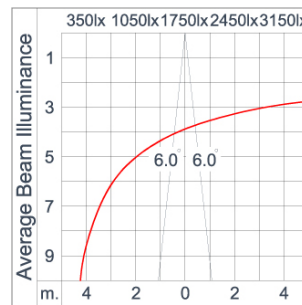

Light Distribution

*Due to the constancy of product development,
we reserve the right to alter all specification
without prior notice.

Unilamp Co., Ltd.
461 Ramintra Road, Kannayao, Bangkok 10230 Thailand
Tel : +66(O)2 943 2420-1, +66(O)2 946 4170-1
Fax : +66(O)2 943 2419
online@unilamp.co.th
www.unilamp.co.th