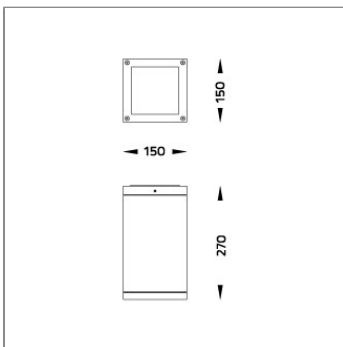

CORE

MAXI CORE

CEILING MOUNT

LAST UPDATE: 14-05-2024

Characterized by clean and clear-cut lines CORE is a family of square wall light, ceiling light, bollard and pole lights. CORE is available in two sizes and equipped with COB LED/ High Power LED in three color temperatures with exceptional color consistency. It is also available in HID version as well as with E27 holder for Led Retrofit lamps. The computer-aided-design of the parabolic reflector provides a quality light distribution. The housing is dust and water protected through the extensive engineering design and testing. CORE is recommended to illuminate columns, facades, walkways, parks and various architectural design works. The pole lights give a great level of downward light with symmetric wide beam, asymmetric forward throw or side throw light distributions.

Technical Data

| | |
|-----------------------|--------------------|
| Ordering Code : | 4102-5-3-902-XX |
| Lamp : | LED |
| Beam : | 12° |
| CCT : | 3000 K |
| CRI : | CRI >80 |
| SDCM : | SDCM = 3 |
| Lamp Lumen : | 4790 lm |
| Luminaire Lumen : | 4480 lm |
| Lamp Wattage : | 36 W |
| Luminaire Wattage : | 40 W |
| Efficacy : | 112 lm/W |
| Ambient Temperature : | 40°C |
| Lumen Maintenance | L70B10 >90,000 h |
| Controller : | On-Off |
| Input Voltage : | 220-240Vac 50/60Hz |
| Net Weight : | 3.90 kg. |