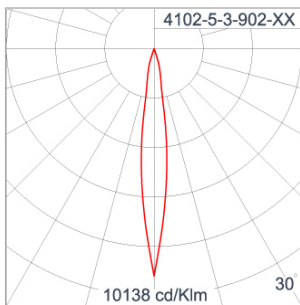

Light Distribution

*Due to the constancy of product development,
we reserve the right to alter all specification
without prior notice.

Unilamp Co., Ltd.
461 Ramintra Road, Kannayao, Bangkok 10230 Thailand
Tel : +66(O)2 943 2420-1, +66(O)2 946 4170-1
Fax : +66(O)2 943 2419
online@unilamp.co.th
www.unilamp.co.th