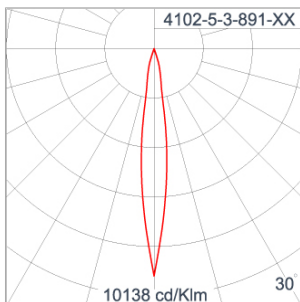

Light Distribution

*Due to the constancy of product development,
we reserve the right to alter all specification
without prior notice.

Unilamp Co., Ltd.
461 Ramintra Road, Kannayao, Bangkok 10230 Thailand
Tel : +66(O)2 943 2420-1, +66(O)2 946 4170-1
Fax : +66(O)2 943 2419
online@unilamp.co.th
www.unilamp.co.th