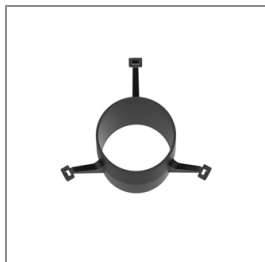

CORE

MAXI CORE

CEILING MOUNT

Unilamp

LAST UPDATE: 14-05-2024

Accessories

Ordering Code:

AUN-GHS-0025-00

Glare Shield Ring for COB

*Due to the constancy of product development,
we reserve the right to alter all specification
without prior notice.

Unilamp Co., Ltd.
461 Ramintra Road, Kannayao, Bangkok 10230 Thailand
Tel : +66[0]2 943 2420-1, +66[0]2 946 4170-1
Fax : +66[0]2 943 2419
online@unilamp.co.th
www.unilamp.co.th