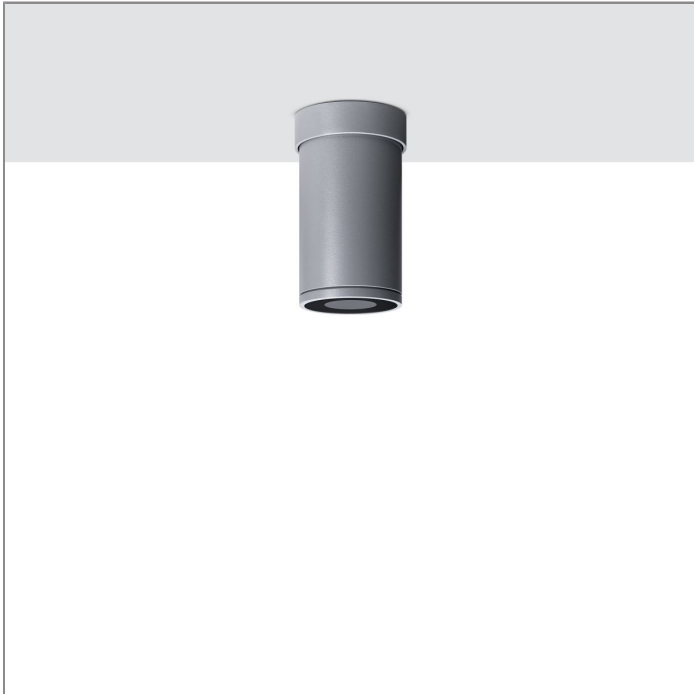

CASA

CASA

CEILING MOUNT

LAST UPDATE: 18-06-2024

The CASA luminaire range is the perfect lighting tool for residential lighting tasks. Although small in size the lighting performance satisfies professional standards. CASA is available as single or double directional wall light, surface mounted downlight and bollard. Computer optimized reflectors and diffusor generate light with remarkable brilliance and color consistency. Excellent corrosion resistance is archived through the use of high quality extruded aluminum and enhanced LM6 die cast alloy. CASA is suitable for environments up to 50°C.

Technical Data

Ordering Code :	4052-B-3-563-XX
Lamp :	LED
Beam :	30°[70°]
CCT :	4000 K
CRI :	CRI >80
SDCM :	SDCM = 3
Lamp Lumen :	200 lm
Luminaire Lumen :	150 lm
Lamp Wattage :	1.5 W
Luminaire Wattage :	3 W
Efficacy :	50 lm/W
Ambient Temperature :	50°C
Lumen Maintenance	L80B10 >108,000 h
Controller :	On-Off
Input Voltage :	220-240Vac 50/60Hz
Net Weight :	- kg.