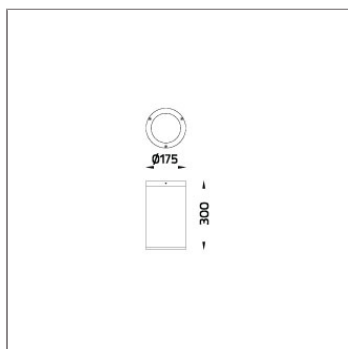

TUBE

MAXI TUBE

CEILING MOUNT

LAST UPDATE: 27-08-2024

TUBE a family of cylindrical shaped wall light, ceiling light and Area light. The body components are made from extruded and LM6 aluminium which make them highly corrosion resistant to any extreme environment. TUBE is protected from the ingress of dust and water and are used in both outdoor and indoor environments. Fitted with COB LED in three color temperature from 2700K, 3000K or 4000K with high CRI. HID light source and retrofit solution for E27 Led lamps are also available. TUBE can solve many lighting tasks in modern architectural surrounds and are generally used in illuminating columns and facades. The pole lights give a great level of downward light with symmetric wide beam, asymmetric forward throw or side throw light distributions. Catenary mounting of luminaires is great option for tasteful illumination of outdoor spaces. Flexible arrangement of the luminaire position enables lighting designers to set the light mood to a multitude of use cases. The innovative lever clamping system utilizes a single common tool for a trouble free easy installation. All commonly used catenary wires with a diameter of 4 – 8mm are suitable. Wire slope of up to 20° can be easily compensated. Catenary mount luminaires are equipped with a single prewired cable of 2000mm length. Double prewired cable for looping is available upon request.

Technical Data

Ordering Code :	4016-7-3-436-XX
Lamp :	TC-TEL
Socket :	GX24q-3
Beam :	90°
CCT :	2700-4000 K
Lamp Lumen :	2400 lm
Luminaire Lumen :	2400 lm
Lamp Wattage :	32 W
Luminaire Wattage :	32 W
Ambient Temperature :	25°C
Controller :	On-Off
Input Voltage :	220-240Vac 50/60Hz
Net Weight :	3.10 kg.