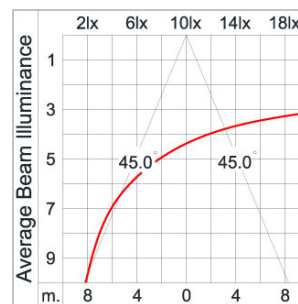

Light Distribution

*Due to the constancy of product development, we reserve the right to alter all specification without prior notice.

Unilamp Co., Ltd.
461 Ramintra Road, Kannayao, Bangkok 10230 Thailand
Tel : +66(0)2 943 2420-1, +66(0)2 946 4170-1
Fax : +66(0)2 943 2419
online@unilamp.co.th
www.unilamp.co.th