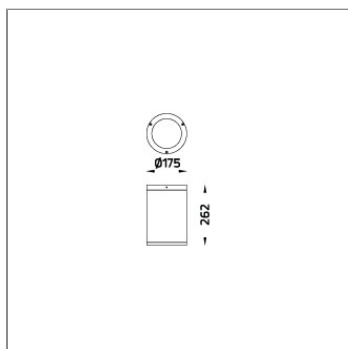

TUBE

MAXI TUBE

CEILING MOUNT

LAST UPDATE: 30-05-2024

TUBE a family of cylindrical shaped wall light, ceiling light and Area light. The body components are made from extruded and LM6 aluminium which make them highly corrosion resistant to any extreme environment. TUBE is protected from the ingress of dust and water and are used in both outdoor and indoor environments. Fitted with COB LED in three color temperature from 2700K, 3000K or 4000K with high CRI. HID light source and retrofit solution for E27 Led lamps are also available. TUBE can solve many lighting tasks in modern architectural surrounds and are generally used in illuminating columns and facades. The pole lights give a great level of downward light with symmetric wide beam, asymmetric forward throw or side throw light distributions. Catenary mounting of luminaires is great option for tasteful illumination of outdoor spaces. Flexible arrangement of the luminaire position enables lighting designers to set the light mood to a multitude of use cases. The innovative lever clamping system utilizes a single common tool for a trouble free easy installation. All commonly used catenary wires with a diameter of 4...8mm are suitable. Wire slope of up to 20° can be easily compensated. Catenary mount luminaires are equipped with a single prewired cable of 2000mm length. Double prewired cable for looping is available upon request.

Technical Data

Ordering Code :	4003-7-3-877-XX
Lamp :	LED
Beam :	47°
CCT :	3000 K
CRI :	CRI >80
SDCM :	SDCM = 3
Lamp Lumen :	2700 lm
Luminaire Lumen :	1900 lm
Lamp Wattage :	30 W
Luminaire Wattage :	30 W
Efficacy :	63 lm/W
Ambient Temperature :	40°C
Lumen Maintenance	L70B50 >40,000 h
Controller :	On-Off (AC LED)
Input Voltage :	220-240Vac 50/60Hz
Net Weight :	3.80 kg.