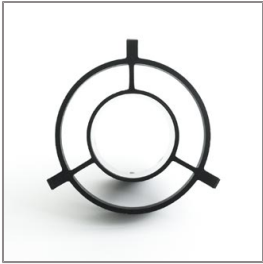

TUBE

MAXI TUBE

CEILING MOUNT

LAST UPDATE: 04-03-2025

TUBE a family of cylindrical shaped wall light, ceiling light and Area light. The body components are made from extruded and LM6 aluminium which make them highly corrosion resistant to any extreme environment. TUBE is protected from the ingress of dust and water and are used in both outdoor and indoor environments. Fitted with COB LED in three color temperature from 2700K, 3000K or 4000K with high CRI. HID light source and retrofit solution for E27 Led lamps are also available. TUBE can solve many lighting tasks in modern architectural surrounds and are generally used in illuminating columns and facades. The pole lights give a great level of downward light with symmetric wide beam, asymmetric forward throw or side throw light distributions. Catenary mounting of luminaires is great option for tasteful illumination of outdoor spaces. Flexible arrangement of the luminaire position enables lighting designers to set the light mood to a multitude of use cases. The innovative lever clamping system utilizes a single common tool for a trouble free easy installation. All commonly used catenary wires with a diameter of 4 – 8mm are suitable. Wire slope of up to 20° can be easily compensated. Catenary mount luminaires are equipped with a single prewired cable of 2000mm length. Double prewired cable for looping is available upon request.

TUBE

MAXI TUBE

CEILING MOUNT

 **Unilamp**

LAST UPDATE: 04-03-2025

Accessories

Ordering Code:

AUN-GH5-0016-00