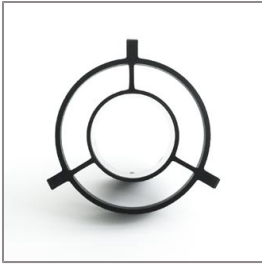

TUBE

MAXI TUBE

CEILING MOUNT

LAST UPDATE: 30-05-2024

TUBE a family of cylindrical shaped wall light, ceiling light and Area light. The body components are made from extruded and LM6 aluminium which make them highly corrosion resistant to any extreme environment. TUBE is protected from the ingress of dust and water and are used in both outdoor and indoor environments. Fitted with COB LED in three color temperature from 2700K, 3000K or 4000K with high CRI. HID light source and retrofit solution for E27 Led lamps are also available. TUBE can solve many lighting tasks in modern architectural surrounds and are generally used in illuminating columns and facades. The pole lights give a great level of downward light with symmetric wide beam, asymmetric forward throw or side throw light distributions. Catenary mounting of luminaires is great option for tasteful illumination of outdoor spaces. Flexible arrangement of the luminaire position enables lighting designers to set the light mood to a multitude of use cases. The innovative lever clamping system utilizes a single common tool for a trouble free easy installation. All commonly used catenary wires with a diameter of 4...8mm are suitable. Wire slope of up to 20° can be easily compensated. Catenary mount luminaires are equipped with a single prewired cable of 2000mm length. Double prewired cable for looping is available upon request.

TUBE

MAXI TUBE

CEILING MOUNT

 **Unilamp**

LAST UPDATE: 30-05-2024

Accessories

Ordering Code:

AUN-GH5-0016-00