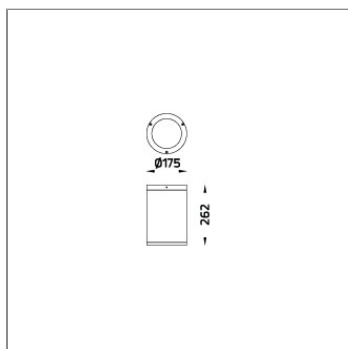

TUBE

MAXI TUBE

CEILING MOUNT

LAST UPDATE: 30-05-2024

TUBE a family of cylindrical shaped wall light, ceiling light and Area light. The body components are made from extruded and LM6 aluminium which make them highly corrosion resistant to any extreme environment. TUBE is protected from the ingress of dust and water and are used in both outdoor and indoor environments. Fitted with COB LED in three color temperature from 2700K, 3000K or 4000K with high CRI. HID light source and retrofit solution for E27 Led lamps are also available. TUBE can solve many lighting tasks in modern architectural surrounds and are generally used in illuminating columns and facades. The pole lights give a great level of downward light with symmetric wide beam, asymmetric forward throw or side throw light distributions. Catenary mounting of luminaires is great option for tasteful illumination of outdoor spaces. Flexible arrangement of the luminaire position enables lighting designers to set the light mood to a multitude of use cases. The innovative lever clamping system utilizes a single common tool for a trouble free easy installation. All commonly used catenary wires with a diameter of 4...8mm are suitable. Wire slope of up to 20° can be easily compensated. Catenary mount luminaires are equipped with a single prewired cable of 2000mm length. Double prewired cable for looping is available upon request.

Technical Data

Ordering Code :	4003-5-3-878-XX
Lamp :	LED
Beam :	14°
CCT :	4000 K
CRI :	CRI >80
SDCM :	SDCM = 3
Lamp Lumen :	2850 lm
Luminaire Lumen :	2210 lm
Lamp Wattage :	30 W
Luminaire Wattage :	30 W
Efficacy :	73 lm/W
Ambient Temperature :	40°C
Lumen Maintenance	L70B50 >40,000 h
Controller :	On-Off (AC LED)
Input Voltage :	220-240Vac 50/60Hz
Net Weight :	3.80 kg.