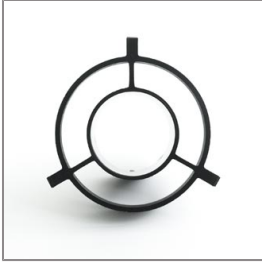

TUBE

MAXI TUBE

CEILING MOUNT

LAST UPDATE: 30-05-2024

TUBE a family of cylindrical shaped wall light, ceiling light and Area light. The body components are made from extruded and LM6 aluminium which make them highly corrosion resistant to any extreme environment. TUBE is protected from the ingress of dust and water and are used in both outdoor and indoor environments. Fitted with COB LED in three color temperature from 2700K, 3000K or 4000K with high CRI. HID light source and retrofit solution for E27 Led lamps are also available. TUBE can solve many lighting tasks in modern architectural surrounds and are generally used in illuminating columns and facades. The pole lights give a great level of downward light with symmetric wide beam, asymmetric forward throw or side throw light distributions. Catenary mounting of luminaires is great option for tasteful illumination of outdoor spaces. Flexible arrangement of the luminaire position enables lighting designers to set the light mood to a multitude of use cases. The innovative lever clamping system utilizes a single common tool for a trouble free easy installation. All commonly used catenary wires with a diameter of 4...8mm are suitable. Wire slope of up to 20° can be easily compensated. Catenary mount luminaires are equipped with a single prewired cable of 2000mm length. Double prewired cable for looping is available upon request.

TUBE

MAXI TUBE

CEILING MOUNT

 **Unilamp**

LAST UPDATE: 30-05-2024

Accessories

Ordering Code:

AUN-GH5-0016-00