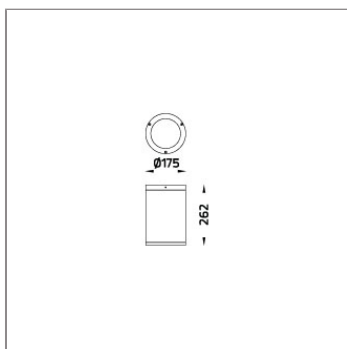

TUBE

MAXI TUBE

CEILING MOUNT

LAST UPDATE: 30-05-2024

TUBE a family of cylindrical shaped wall light, ceiling light and Area light. The body components are made from extruded and LM6 aluminium which make them highly corrosion resistant to any extreme environment. TUBE is protected from the ingress of dust and water and are used in both outdoor and indoor environments. Fitted with COB LED in three color temperature from 2700K, 3000K or 4000K with high CRI. HID light source and retrofit solution for E27 Led lamps are also available. TUBE can solve many lighting tasks in modern architectural surrounds and are generally used in illuminating columns and facades. The pole lights give a great level of downward light with symmetric wide beam, asymmetric forward throw or side throw light distributions. Catenary mounting of luminaires is great option for tasteful illumination of outdoor spaces. Flexible arrangement of the luminaire position enables lighting designers to set the light mood to a multitude of use cases. The innovative lever clamping system utilizes a single common tool for a trouble free easy installation. All commonly used catenary wires with a diameter of 4...8mm are suitable. Wire slope of up to 20° can be easily compensated. Catenary mount luminaires are equipped with a single prewired cable of 2000mm length. Double prewired cable for looping is available upon request.

Technical Data

Ordering Code :	4003-5-3-874-XX
Lamp :	LED
Beam :	10°
CCT :	4000 K
CRI :	CRI >80
SDCM :	SDCM = 3
Lamp Lumen :	1900 lm
Luminaire Lumen :	1280 lm
Lamp Wattage :	20 W
Luminaire Wattage :	20 W
Efficacy :	64 lm/W
Ambient Temperature :	40°C
Lumen Maintenance	L70B50 >40,000 h
Controller :	On-Off (AC LED)
Input Voltage :	220-240Vac 50/60Hz
Net Weight :	3.80 kg.