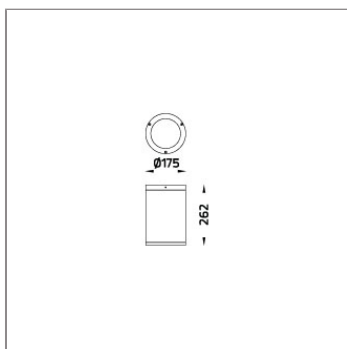

TUBE

MAXI TUBE

CEILING MOUNT

LAST UPDATE: 27-08-2024

TUBE a family of cylindrical shaped wall light, ceiling light and Area light. The body components are made from extruded and LM6 aluminium which make them highly corrosion resistant to any extreme environment. TUBE is protected from the ingress of dust and water and are used in both outdoor and indoor environments. Fitted with COB LED in three color temperature from 2700K, 3000K or 4000K with high CRI. HID light source and retrofit solution for E27 Led lamps are also available. TUBE can solve many lighting tasks in modern architectural surrounds and are generally used in illuminating columns and facades. The pole lights give a great level of downward light with symmetric wide beam, asymmetric forward throw or side throw light distributions. Catenary mounting of luminaires is great option for tasteful illumination of outdoor spaces. Flexible arrangement of the luminaire position enables lighting designers to set the light mood to a multitude of use cases. The innovative lever clamping system utilizes a single common tool for a trouble free easy installation. All commonly used catenary wires with a diameter of 4 – 8mm are suitable. Wire slope of up to 20° can be easily compensated. Catenary mount luminaires are equipped with a single prewired cable of 2000mm length. Double prewired cable for looping is available upon request.

Technical Data

Ordering Code :	4003-0-2-263-XX
Lamp :	PAR38
Socket :	E27
Beam :	10°, 30°
CCT :	2900 K
Lamp Lumen :	1200 lm
Luminaire Lumen :	1200 lm
Lamp Wattage :	100 W
Luminaire Wattage :	100 W
Ambient Temperature :	25°C
Controller :	On-Off
Input Voltage :	220-240Vac 50/60Hz
Net Weight :	2.50 kg.