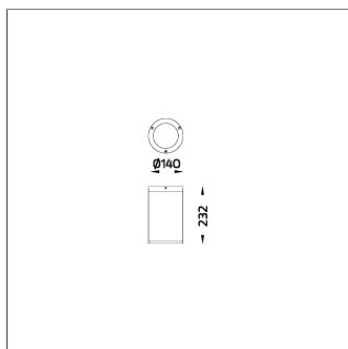

TUBE

MEDIUM TUBE CEILING MOUNT

LAST UPDATE: 30-05-2024

TUBE a family of cylindrical shaped wall light, ceiling light and Area light. The body components are made from extruded and LM6 aluminium which make them highly corrosion resistant to any extreme environment. TUBE is protected from the ingress of dust and water and are used in both outdoor and indoor environments. Fitted with COB LED in three color temperature from 2700K, 3000K or 4000K with high CRI. HID light source and retrofit solution for E27 Led lamps are also available. TUBE can solve many lighting tasks in modern architectural surrounds and are generally used in illuminating columns and facades. The pole lights give a great level of downward light with symmetric wide beam, asymmetric forward throw or side throw light distributions. Catenary mounting of luminaires is great option for tasteful illumination of outdoor spaces. Flexible arrangement of the luminaire position enables lighting designers to set the light mood to a multitude of use cases. The innovative lever clamping system utilizes a single common tool for a trouble free easy installation. All commonly used catenary wires with a diameter of 4...8mm are suitable. Wire slope of up to 20° can be easily compensated. Catenary mount luminaires are equipped with a single prewired cable of 2000mm length. Double prewired cable for looping is available upon request.

Technical Data

| | |
|-----------------------|--------------------|
| Ordering Code : | 4002-A-5-535-XX |
| Lamp : | LED |
| Beam : | 12° |
| CCT : | 3000 K |
| CRI : | CRI >80 |
| SDCM : | SDCM = 3 |
| Lamp Lumen : | 2300 lm |
| Luminaire Lumen : | 1930 lm |
| Lamp Wattage : | 18 W |
| Luminaire Wattage : | 20 W |
| Efficacy : | 96 lm/W |
| Ambient Temperature : | 50°C |
| Lumen Maintenance | L80B10 >108,000 h |
| Controller : | DALI |
| Input Voltage : | 220-240Vac 50/60Hz |
| Net Weight : | 2.20 kg. |