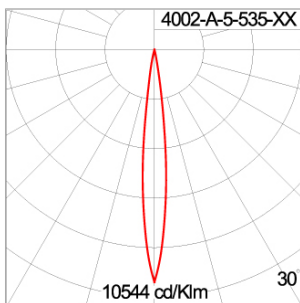

Light Distribution

*Due to the constancy of product development,
we reserve the right to alter all specification
without prior notice.

Unilamp Co., Ltd.
461 Ramintra Road, Kannayao, Bangkok 10230 Thailand
Tel : +66[0]2 943 2420-1, +66[0]2 946 4170-1
Fax : +66[0]2 943 2419
online@unilamp.co.th
www.unilamp.co.th