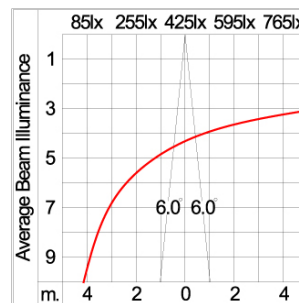

Light Distribution

*Due to the constancy of product development,
we reserve the right to alter all specification
without prior notice.

Unilamp Co., Ltd.
461 Ramintra Road, Kannayao, Bangkok 10230 Thailand
Tel : +66[0]2 943 2420-1, +66[0]2 946 4170-1
Fax : +66[0]2 943 2419
online@unilamp.co.th
www.unilamp.co.th