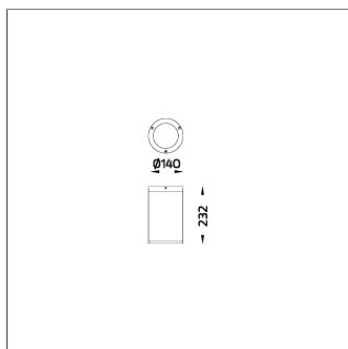

TUBE

MEDIUM TUBE CEILING MOUNT

LAST UPDATE: 30-05-2024

TUBE a family of cylindrical shaped wall light, ceiling light and Area light. The body components are made from extruded and LM6 aluminium which make them highly corrosion resistant to any extreme environment. TUBE is protected from the ingress of dust and water and are used in both outdoor and indoor environments. Fitted with COB LED in three color temperature from 2700K, 3000K or 4000K with high CRI. HID light source and retrofit solution for E27 Led lamps are also available. TUBE can solve many lighting tasks in modern architectural surrounds and are generally used in illuminating columns and facades. The pole lights give a great level of downward light with symmetric wide beam, asymmetric forward throw or side throw light distributions. Catenary mounting of luminaires is great option for tasteful illumination of outdoor spaces. Flexible arrangement of the luminaire position enables lighting designers to set the light mood to a multitude of use cases. The innovative lever clamping system utilizes a single common tool for a trouble free easy installation. All commonly used catenary wires with a diameter of 4...8mm are suitable. Wire slope of up to 20° can be easily compensated. Catenary mount luminaires are equipped with a single prewired cable of 2000mm length. Double prewired cable for looping is available upon request.

Technical Data

Ordering Code :	4002-9-4-902-XX
Lamp :	LED
Beam :	Asymmetric
CCT :	3000 K
CRI :	CRI >80
SDCM :	SDCM = 3
Lamp Lumen :	2410 lm
Luminaire Lumen :	1840 lm
Lamp Wattage :	16 W
Luminaire Wattage :	19 W
Efficacy :	96 lm/W
Ambient Temperature :	50°C
Lumen Maintenance	L70B10 >90,000 h
Controller :	DIM 1-10V
Input Voltage :	220-240Vac 50/60Hz
Net Weight :	2.20 kg.