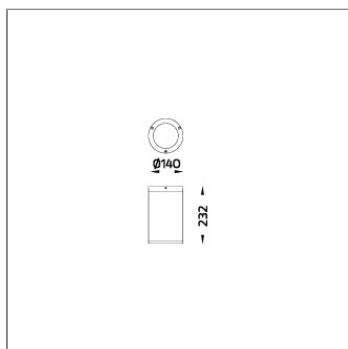

TUBE

MEDIUM TUBE CEILING MOUNT

LAST UPDATE: 30-05-2024

TUBE a family of cylindrical shaped wall light, ceiling light and Area light. The body components are made from extruded and LM6 aluminium which make them highly corrosion resistant to any extreme environment. TUBE is protected from the ingress of dust and water and are used in both outdoor and indoor environments. Fitted with COB LED in three color temperature from 2700K, 3000K or 4000K with high CRI. HID light source and retrofit solution for E27 Led lamps are also available. TUBE can solve many lighting tasks in modern architectural surrounds and are generally used in illuminating columns and facades. The pole lights give a great level of downward light with symmetric wide beam, asymmetric forward throw or side throw light distributions. Catenary mounting of luminaires is great option for tasteful illumination of outdoor spaces. Flexible arrangement of the luminaire position enables lighting designers to set the light mood to a multitude of use cases. The innovative lever clamping system utilizes a single common tool for a trouble free easy installation. All commonly used catenary wires with a diameter of 4...8mm are suitable. Wire slope of up to 20° can be easily compensated. Catenary mount luminaires are equipped with a single prewired cable of 2000mm length. Double prewired cable for looping is available upon request.

Technical Data

Ordering Code :	4002-9-4-505-XX
Lamp :	LED
Beam :	Asymmetric
CCT :	2700 K
CRI :	CRI >80
SDCM :	SDCM = 3
Lamp Lumen :	2300 lm
Luminaire Lumen :	1750 lm
Lamp Wattage :	16 W
Luminaire Wattage :	19 W
Efficacy :	92 lm/W
Ambient Temperature :	50°C
Lumen Maintenance	L70B10 >90,000 h
Controller :	DIM 1-10V
Input Voltage :	220-240Vac 50/60Hz
Net Weight :	2.20 kg.