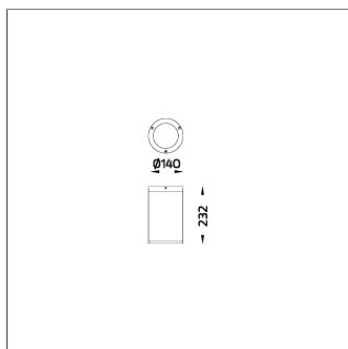

TUBE

MEDIUM TUBE CEILING MOUNT

LAST UPDATE: 30-05-2024

TUBE a family of cylindrical shaped wall light, ceiling light and Area light. The body components are made from extruded and LM6 aluminium which make them highly corrosion resistant to any extreme environment. TUBE is protected from the ingress of dust and water and are used in both outdoor and indoor environments. Fitted with COB LED in three color temperature from 2700K, 3000K or 4000K with high CRI. HID light source and retrofit solution for E27 Led lamps are also available. TUBE can solve many lighting tasks in modern architectural surrounds and are generally used in illuminating columns and facades. The pole lights give a great level of downward light with symmetric wide beam, asymmetric forward throw or side throw light distributions. Catenary mounting of luminaires is great option for tasteful illumination of outdoor spaces. Flexible arrangement of the luminaire position enables lighting designers to set the light mood to a multitude of use cases. The innovative lever clamping system utilizes a single common tool for a trouble free easy installation. All commonly used catenary wires with a diameter of 4...8mm are suitable. Wire slope of up to 20° can be easily compensated. Catenary mount luminaires are equipped with a single prewired cable of 2000mm length. Double prewired cable for looping is available upon request.

Technical Data

Ordering Code :	4002-7-2-493-XX
Lamp :	TC-TSE
Socket :	E27
Beam :	86°
CCT :	2700-6500 K
Lamp Lumen :	900 lm
Luminaire Lumen :	900 lm
Lamp Wattage :	15 W
Luminaire Wattage :	15 W
Ambient Temperature :	25°C
Controller :	On-Off
Input Voltage :	220-240Vac 50/60Hz
Net Weight :	1.90 kg.