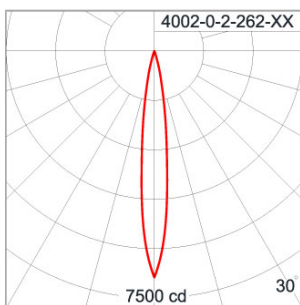

Light Distribution

*Due to the constancy of product development,
we reserve the right to alter all specification
without prior notice.

Unilamp Co., Ltd.
461 Ramintra Road, Kannayao, Bangkok 10230 Thailand
Tel : +66(O)2 943 2420-1, +66(O)2 946 4170-1
Fax : +66(O)2 943 2419
online@unilamp.co.th
www.unilamp.co.th