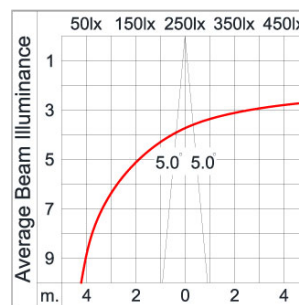

Light Distribution

*Due to the constancy of product development,
we reserve the right to alter all specification
without prior notice.

Unilamp Co., Ltd.
461 Ramintra Road, Kannayao, Bangkok 10230 Thailand
Tel : +66(O)2 943 2420-1, +66(O)2 946 4170-1
Fax : +66(O)2 943 2419
online@unilamp.co.th
www.unilamp.co.th