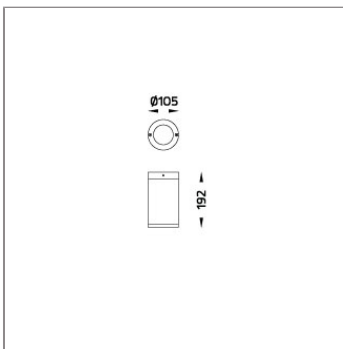

TUBE

MINI TUBE

CEILING MOUNT

LAST UPDATE: 02-12-2024

TUBE a family of cylindrical shaped wall light, ceiling light and Area light. The body components are made from extruded and LM6 aluminium which make them highly corrosion resistant to any extreme environment. TUBE is protected from the ingress of dust and water and are used in both outdoor and indoor environments. Fitted with COB LED in three color temperature from 2700K, 3000K or 4000K with high CRI. HID light source and retrofit solution for E27 Led lamps are also available. TUBE can solve many lighting tasks in modern architectural surrounds and are generally used in illuminating columns and facades. The pole lights give a great level of downward light with symmetric wide beam, asymmetric forward throw or side throw light distributions. Catenary mounting of luminaires is great option for tasteful illumination of outdoor spaces. Flexible arrangement of the luminaire position enables lighting designers to set the light mood to a multitude of use cases. The innovative lever clamping system utilizes a single common tool for a trouble free easy installation. All commonly used catenary wires with a diameter of 4 – 8mm are suitable. Wire slope of up to 20° can be easily compensated. Catenary mount luminaires are equipped with a single prewired cable of 2000mm length. Double prewired cable for looping is available upon request.

Technical Data

Ordering Code :	4001-Q-4-645-XX
Lamp :	LED
Beam :	77°/6.2°
CCT :	4000 K
CRI :	CRI >80
SDCM :	SDCM = 3
Lamp Lumen :	1590 lm
Luminaire Lumen :	300 lm
Lamp Wattage :	13 W
Luminaire Wattage :	15 W
Efficacy :	20 lm/W
Ambient Temperature :	40°C
Lumen Maintenance	L80B10 >108,000 h
Controller :	DIM 1-10V
Input Voltage :	220-240Vac 50/60Hz
Net Weight :	1.30 kg.