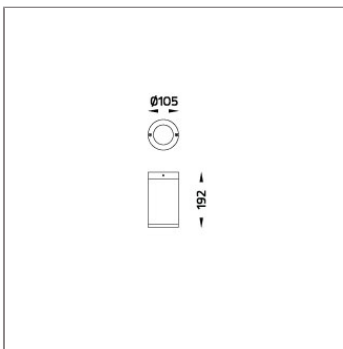

TUBE

MINI TUBE

CEILING MOUNT

LAST UPDATE: 02-12-2024

TUBE a family of cylindrical shaped wall light, ceiling light and Area light. The body components are made from extruded and LM6 aluminium which make them highly corrosion resistant to any extreme environment. TUBE is protected from the ingress of dust and water and are used in both outdoor and indoor environments. Fitted with COB LED in three color temperature from 2700K, 3000K or 4000K with high CRI. HID light source and retrofit solution for E27 Led lamps are also available. TUBE can solve many lighting tasks in modern architectural surrounds and are generally used in illuminating columns and facades. The pole lights give a great level of downward light with symmetric wide beam, asymmetric forward throw or side throw light distributions. Catenary mounting of luminaires is great option for tasteful illumination of outdoor spaces. Flexible arrangement of the luminaire position enables lighting designers to set the light mood to a multitude of use cases. The innovative lever clamping system utilizes a single common tool for a trouble free easy installation. All commonly used catenary wires with a diameter of 4 – 8mm are suitable. Wire slope of up to 20° can be easily compensated. Catenary mount luminaires are equipped with a single prewired cable of 2000mm length. Double prewired cable for looping is available upon request.

Technical Data

Ordering Code :	4001-Q-4-630-XX
Lamp :	LED
Beam :	77°/6.2°
CCT :	2700 K
CRI :	CRI >80
SDCM :	SDCM = 3
Lamp Lumen :	1490 lm
Luminaire Lumen :	290 lm
Lamp Wattage :	13 W
Luminaire Wattage :	15 W
Efficacy :	19 lm/W
Ambient Temperature :	40°C
Lumen Maintenance	L80B10 >108,000 h
Controller :	DIM 1-10V
Input Voltage :	220-240Vac 50/60Hz
Net Weight :	1.30 kg.