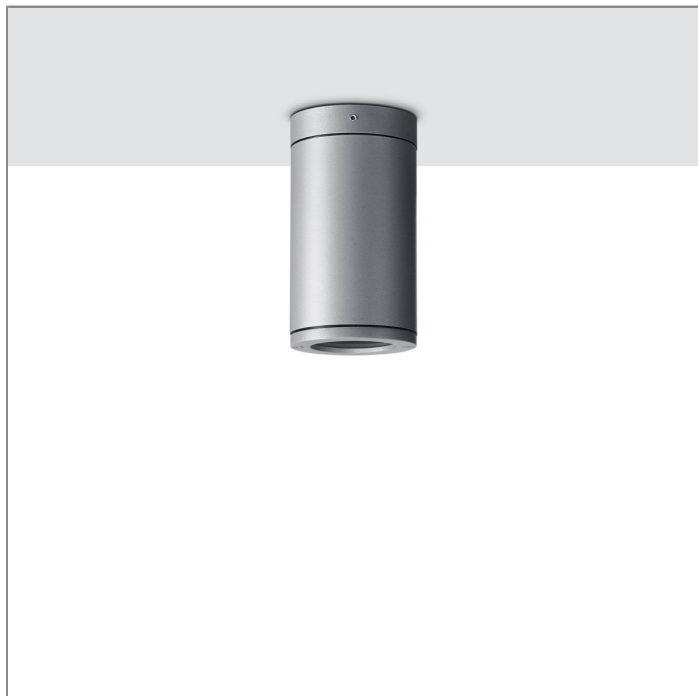

TUBE

MINI TUBE

CEILING MOUNT

LAST UPDATE: 02-12-2024

TUBE a family of cylindrical shaped wall light, ceiling light and Area light. The body components are made from extruded and LM6 aluminium which make them highly corrosion resistant to any extreme environment. TUBE is protected from the ingress of dust and water and are used in both outdoor and indoor environments. Fitted with COB LED in three color temperature from 2700K, 3000K or 4000K with high CRI. HID light source and retrofit solution for E27 Led lamps are also available. TUBE can solve many lighting tasks in modern architectural surrounds and are generally used in illuminating columns and facades. The pole lights give a great level of downward light with symmetric wide beam, asymmetric forward throw or side throw light distributions. Catenary mounting of luminaires is great option for tasteful illumination of outdoor spaces. Flexible arrangement of the luminaire position enables lighting designers to set the light mood to a multitude of use cases. The innovative lever clamping system utilizes a single common tool for a trouble free easy installation. All commonly used catenary wires with a diameter of 4 – 8mm are suitable. Wire slope of up to 20° can be easily compensated. Catenary mount luminaires are equipped with a single prewired cable of 2000mm length. Double prewired cable for looping is available upon request.

Technical Data

Ordering Code :	4001-D-5-503-XX
Lamp :	LED
Beam :	50°
CCT :	2700 K
CRI :	CRI >80
SDCM :	SDCM = 3
Lamp Lumen :	1760 lm
Luminaire Lumen :	1450 lm
Lamp Wattage :	12 W
Luminaire Wattage :	14 W
Efficacy :	103 lm/W
Ambient Temperature :	50°C
Lumen Maintenance	L70B10 >60,000 h
Controller :	DALI
Input Voltage :	220-240Vac 50/60Hz
Net Weight :	- kg.