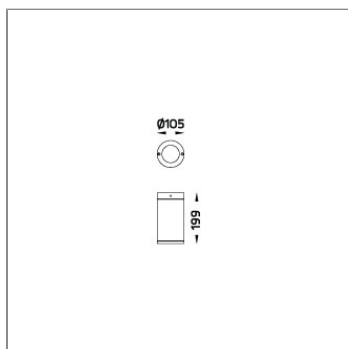

TUBE

MINI TUBE

CEILING MOUNT

LAST UPDATE: 02-12-2024

TUBE a family of cylindrical shaped wall light, ceiling light and Area light. The body components are made from extruded and LM6 aluminium which make them highly corrosion resistant to any extreme environment. TUBE is protected from the ingress of dust and water and are used in both outdoor and indoor environments. Fitted with COB LED in three color temperature from 2700K, 3000K or 4000K with high CRI. HID light source and retrofit solution for E27 Led lamps are also available. TUBE can solve many lighting tasks in modern architectural surrounds and are generally used in illuminating columns and facades. The pole lights give a great level of downward light with symmetric wide beam, asymmetric forward throw or side throw light distributions. Catenary mounting of luminaires is great option for tasteful illumination of outdoor spaces. Flexible arrangement of the luminaire position enables lighting designers to set the light mood to a multitude of use cases. The innovative lever clamping system utilizes a single common tool for a trouble free easy installation. All commonly used catenary wires with a diameter of 4 – 8mm are suitable. Wire slope of up to 20° can be easily compensated. Catenary mount luminaires are equipped with a single prewired cable of 2000mm length. Double prewired cable for looping is available upon request.

Technical Data

Ordering Code :	4001-D-5-503-XX
Lamp :	LED
Beam :	50°
CCT :	2700 K
CRI :	CRI >80
SDCM :	SDCM = 3
Lamp Lumen :	1760 lm
Luminaire Lumen :	1450 lm
Lamp Wattage :	12 W
Luminaire Wattage :	14 W
Efficacy :	103 lm/W
Ambient Temperature :	50°C
Lumen Maintenance	L70B10 >60,000 h
Controller :	DALI
Input Voltage :	220-240Vac 50/60Hz
Net Weight :	- kg.