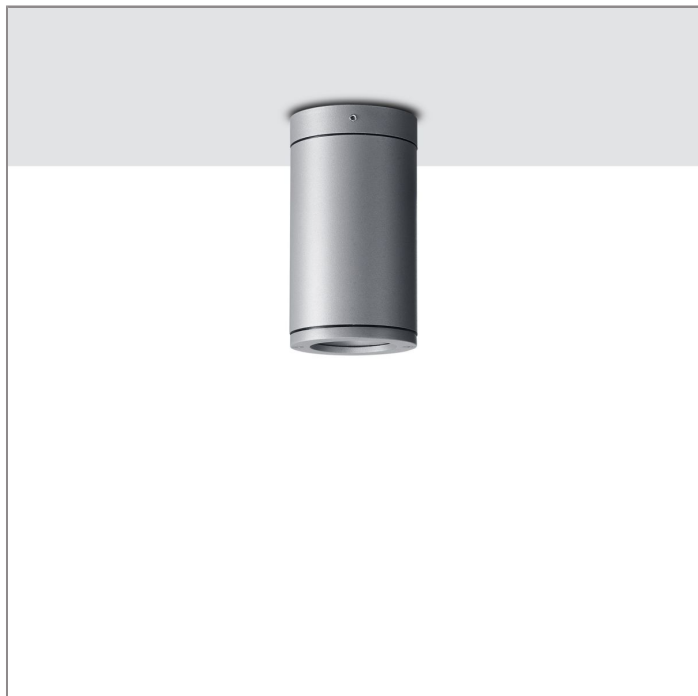

TUBE

MINI TUBE

CEILING MOUNT

LAST UPDATE: 10-12-2024

TUBE a family of cylindrical shaped wall light, ceiling light and Area light. The body components are made from extruded and LM6 aluminium which make them highly corrosion resistant to any extreme environment. TUBE is protected from the ingress of dust and water and are used in both outdoor and indoor environments. Fitted with COB LED in three color temperature from 2700K, 3000K or 4000K with high CRI. HID light source and retrofit solution for E27 Led lamps are also available. TUBE can solve many lighting tasks in modern architectural surrounds and are generally used in illuminating columns and facades. The pole lights give a great level of downward light with symmetric wide beam, asymmetric forward throw or side throw light distributions. Catenary mounting of luminaires is great option for tasteful illumination of outdoor spaces. Flexible arrangement of the luminaire position enables lighting designers to set the light mood to a multitude of use cases. The innovative lever clamping system utilizes a single common tool for a trouble free easy installation. All commonly used catenary wires with a diameter of 4 – 8mm are suitable. Wire slope of up to 20° can be easily compensated. Catenary mount luminaires are equipped with a single prewired cable of 2000mm length. Double prewired cable for looping is available upon request.

Technical Data

Ordering Code :	4001-B-4-904-XX
Lamp :	LED
Beam :	20°
CCT :	4000 K
CRI :	CRI >80
SDCM :	SDCM = 3
Lamp Lumen :	1940 lm
Luminaire Lumen :	1670 lm
Lamp Wattage :	12 W
Luminaire Wattage :	14 W
Efficacy :	119 lm/W
Ambient Temperature :	50°C
Lumen Maintenance	L70B10 >60,000 h
Controller :	DIM 1-10V
Input Voltage :	220-240Vac 50/60Hz
Net Weight :	- kg.