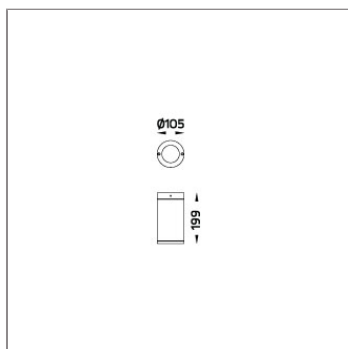

TUBE

MINI TUBE

CEILING MOUNT

LAST UPDATE: 10-12-2024

TUBE a family of cylindrical shaped wall light, ceiling light and Area light. The body components are made from extruded and LM6 aluminium which make them highly corrosion resistant to any extreme environment. TUBE is protected from the ingress of dust and water and are used in both outdoor and indoor environments. Fitted with COB LED in three color temperature from 2700K, 3000K or 4000K with high CRI. HID light source and retrofit solution for E27 Led lamps are also available. TUBE can solve many lighting tasks in modern architectural surrounds and are generally used in illuminating columns and facades. The pole lights give a great level of downward light with symmetric wide beam, asymmetric forward throw or side throw light distributions. Catenary mounting of luminaires is great option for tasteful illumination of outdoor spaces. Flexible arrangement of the luminaire position enables lighting designers to set the light mood to a multitude of use cases. The innovative lever clamping system utilizes a single common tool for a trouble free easy installation. All commonly used catenary wires with a diameter of 4 – 8mm are suitable. Wire slope of up to 20° can be easily compensated. Catenary mount luminaires are equipped with a single prewired cable of 2000mm length. Double prewired cable for looping is available upon request.

Technical Data

Ordering Code :	4001-B-4-904-XX
Lamp :	LED
Beam :	20°
CCT :	4000 K
CRI :	CRI >80
SDCM :	SDCM = 3
Lamp Lumen :	1940 lm
Luminaire Lumen :	1670 lm
Lamp Wattage :	12 W
Luminaire Wattage :	14 W
Efficacy :	119 lm/W
Ambient Temperature :	50°C
Lumen Maintenance	L70B10 >60,000 h
Controller :	DIM 1-10V
Input Voltage :	220-240Vac 50/60Hz
Net Weight :	- kg.